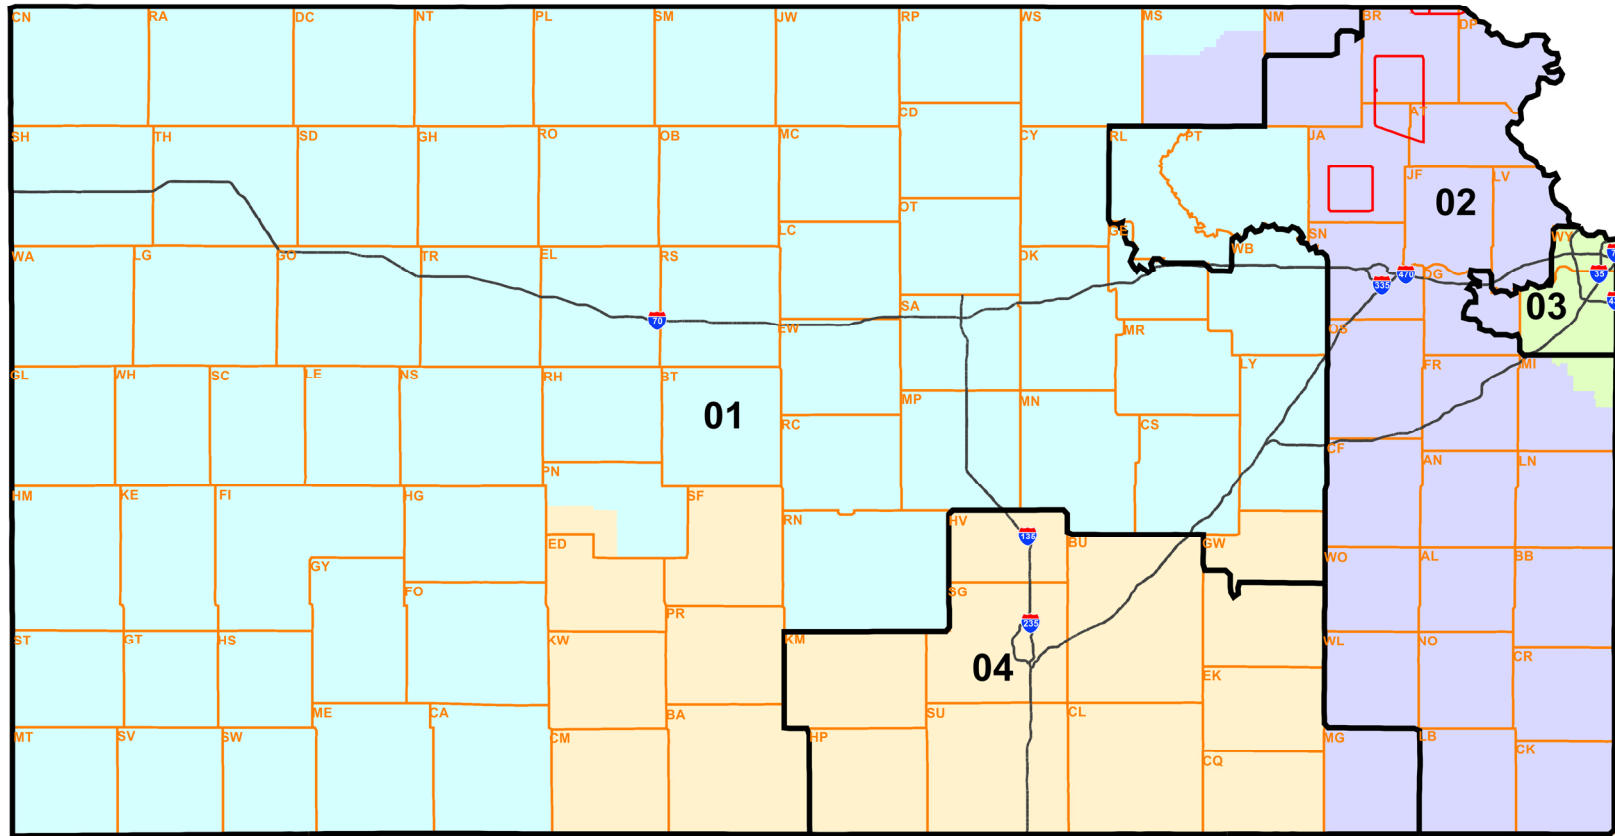

# M5\_District Court - Congress for KLRD TR

**Black Lines Show Boundaries of Existing 2002 Congressional Districts.**