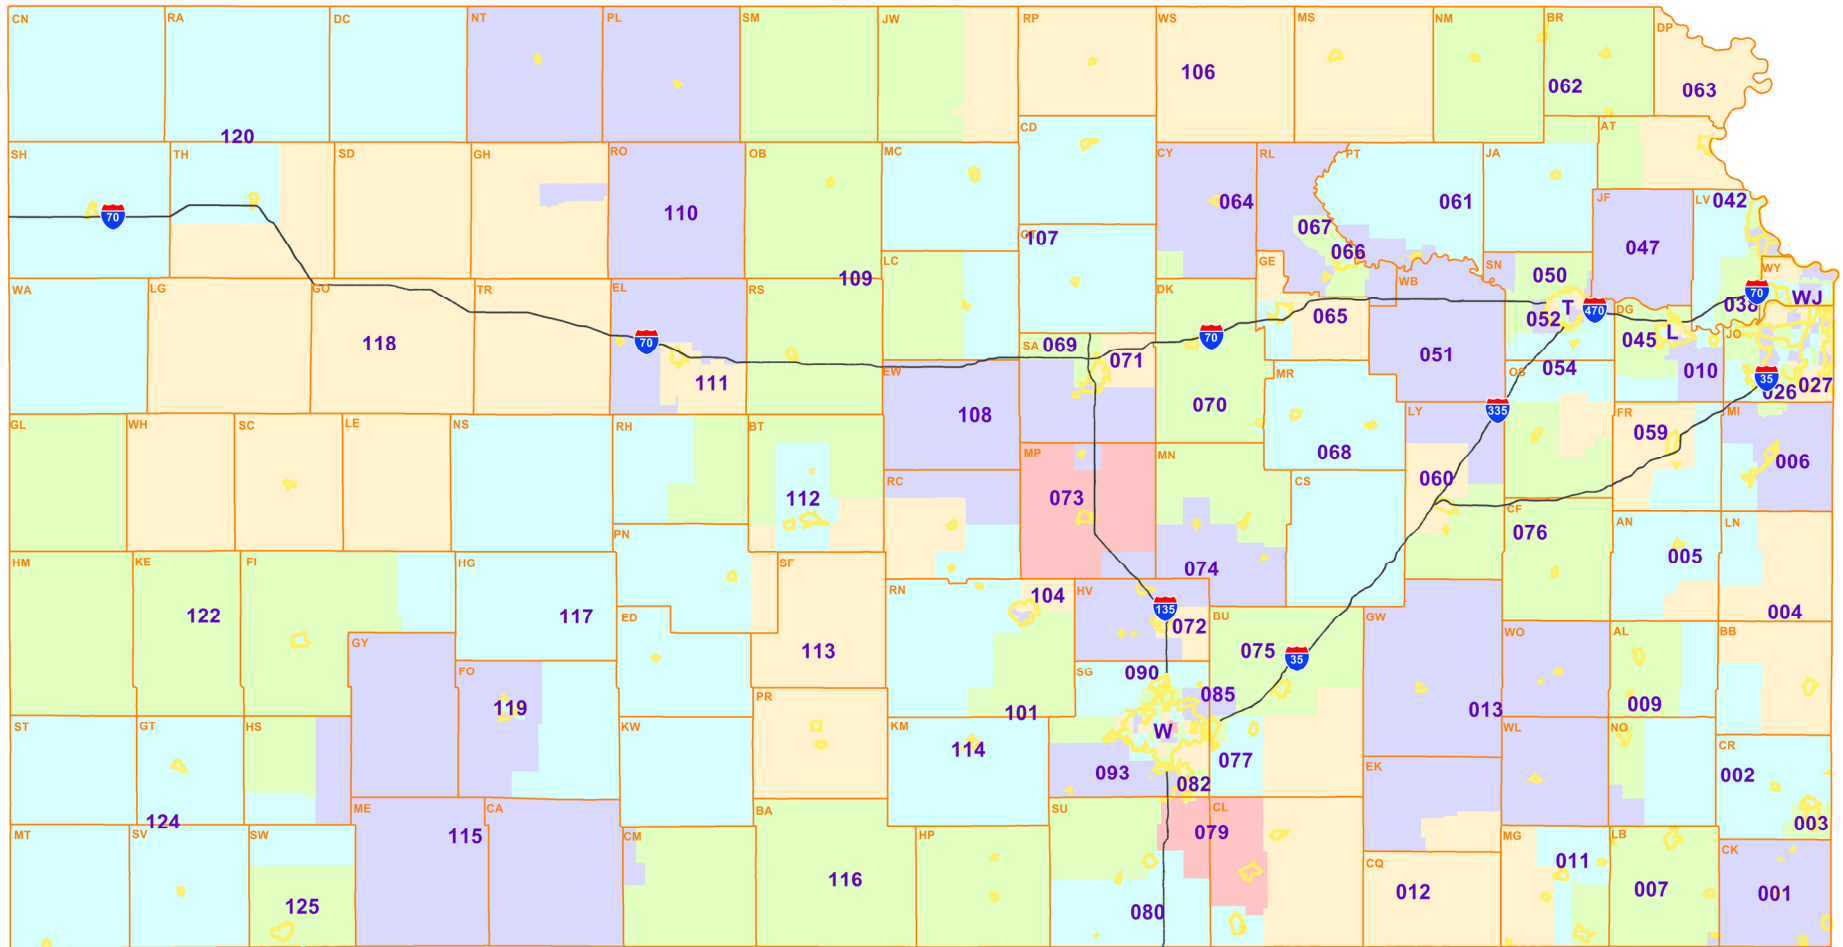

District Court - House for KLRD TR

Plan: District Court - House for KLRD TR

Map Features

- County
- Cities class 1 or 2
- I Interstate Highways
- Districts

Districts

0 25 50 75

Miles

Kansas Legislative Research Dept. 06/06/2012

NOTE: In urban areas, VTD boundaries and highways have been hidden so that other information can be displayed. Detailed maps of urban areas follow this statewide map.

W= Wichita districts 081-089, 091, 092, 094-100, 103, 105

T=Topeka districts 052-058

L=Lawrence districts 044-049 WJ=Wyandotte and Johnson County districts 008, 014-036, 038, 039, 048, 049, 078, 121