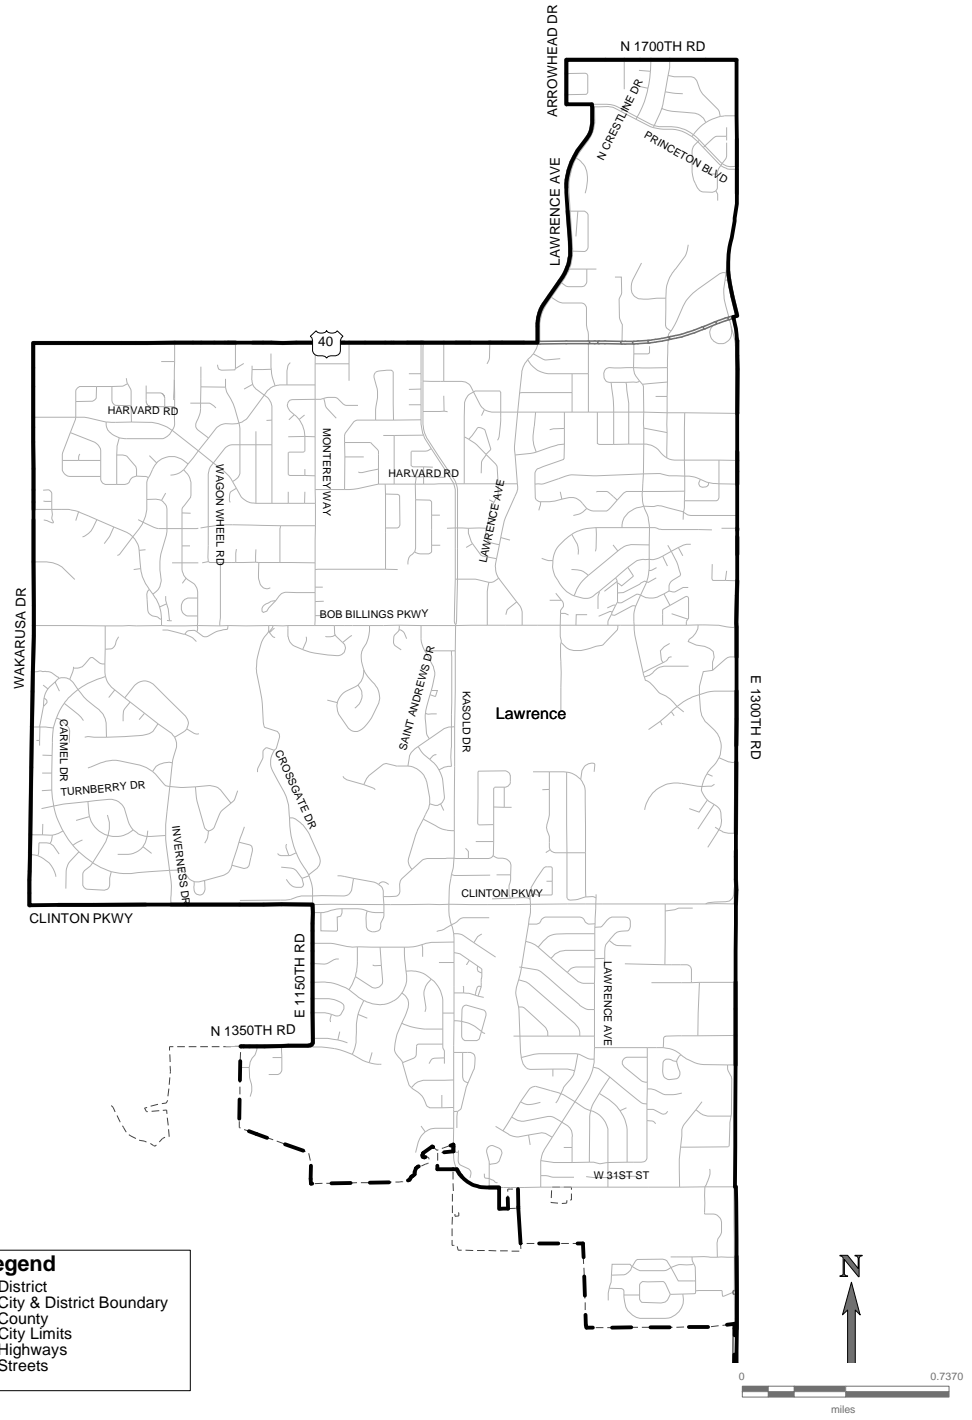

House District 44

Douglas County: City: Lawrence(part);
Township: Wakarusa(part)

Legend

- District
- - - City & District Boundary
- County
- City Limits
- == Highways
- Streets