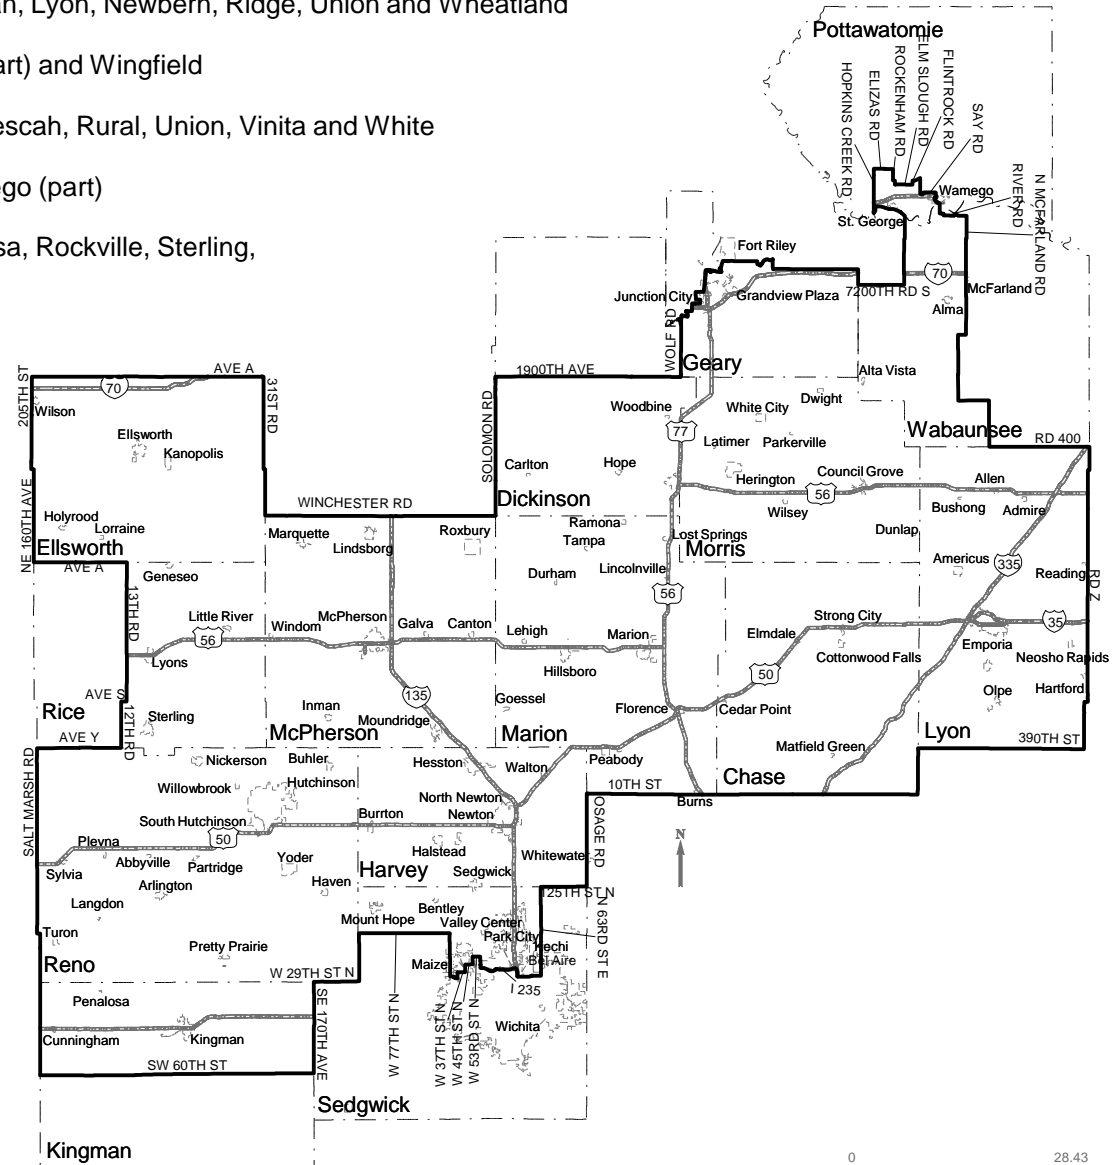

Geary County: Cities: Fort Riley, Grandview Plaza, Junction City (part);

Townships: Blakely, Jackson, Jefferson, Liberty, Lyon, Smoky Hill (part) and Wingfield

Kingman County: Cities: Cunningham, Kingman, Penalosa;

Townships: Dale, Dresden, Eureka, Evan, Galesburg, Hoosier, Ninnescah, Rural, Union, Vinita and White

Pottawatomie County: Cities: St. George and Wamego (part);

Townships: Blue (part), Louisville (part), St. George (part) and Wamego (part)

Rice County: Cities: Geneseo, Little River, Lyons and Sterling;

Townships: Atlanta, East Washington, Galt, Harrison, Mitchell, Odessa, Rockville, Sterling, Union, Victoria, West Washington and Wilson

Sedgwick County: Cities: Bel Aire (part), Bentley, Kechi (part), Maize (part), Mount Hope, Park City, Sedgwick, Valley Center and Wichita (part);

Townships: Eagle, Grant, Greeley, Kechi (part), Park (part) and Valley Center

Wabaunsee County: Cities: Alma and Alta Vista;

Townships: Alma, Farmer, Garfield, Rock Creek, Wabaunsee (part) and Washington